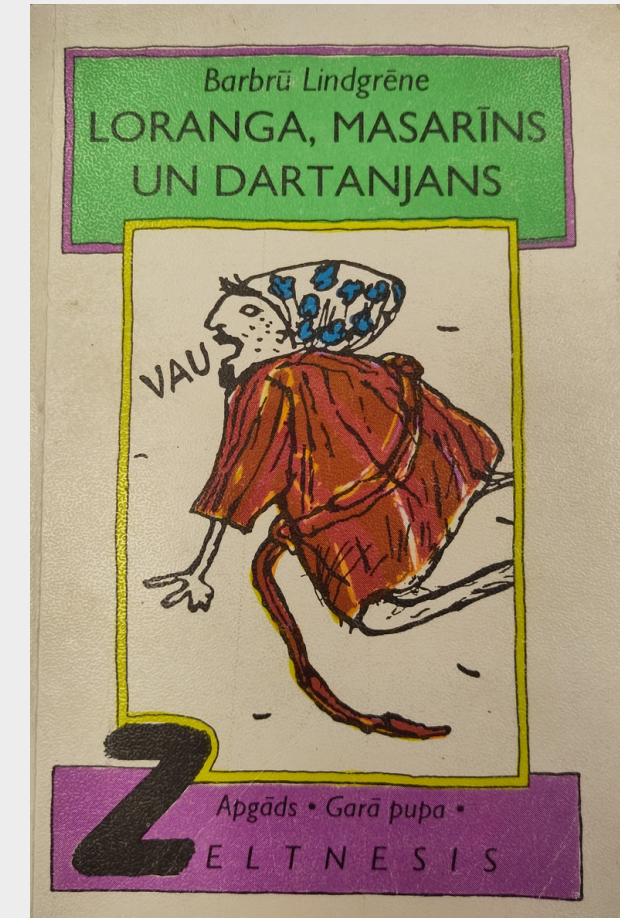

The background of the image is a night sky featuring a vibrant green aurora borealis. The aurora's light is concentrated in the lower right quadrant, creating a soft, ethereal glow. In the upper right corner, the dark silhouette of a tree branch with some leaves is visible against the starry sky. The overall color palette is dominated by deep blues, blacks, and various shades of green.

Somija

★kirja

Zviedrija

★bok

A night sky featuring a vibrant green aurora borealis. The aurora is a soft, glowing band of light that curves across the sky, with a darker, more intense green band below it. The background is a deep, dark blue-black, speckled with numerous small, bright stars. In the upper right corner, the dark silhouette of a tree branch with some leaves is visible against the aurora. The overall scene is serene and ethereal.