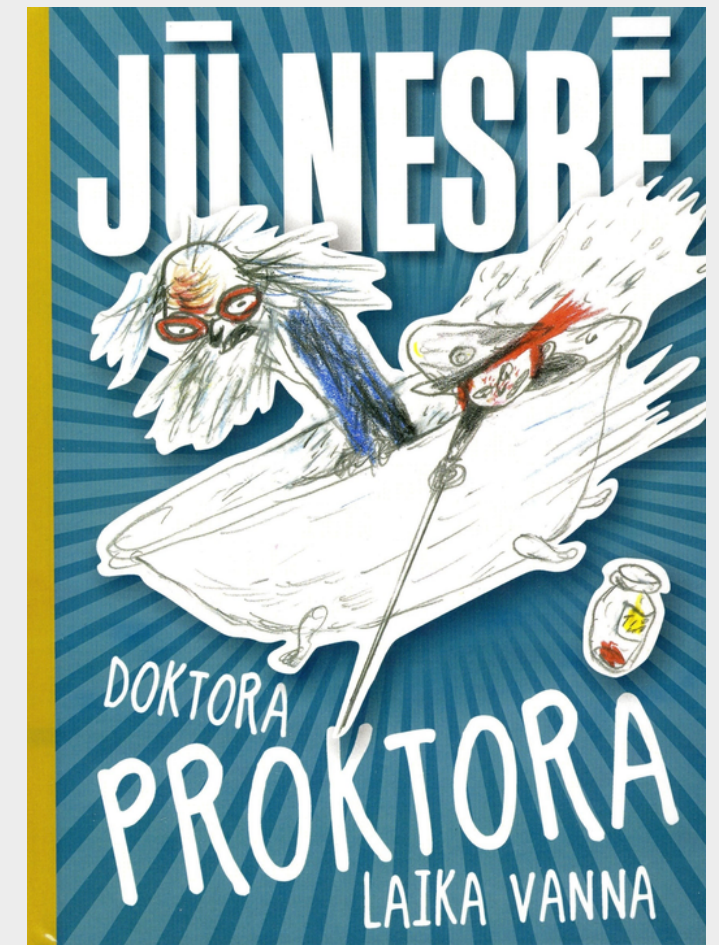

The background of the image is a night sky featuring a vibrant green aurora borealis. The aurora's light is concentrated in the lower right quadrant, creating a soft, ethereal glow. In the upper right corner, the dark silhouette of a tree branch with some leaves is visible against the starry sky. The overall color palette is dominated by deep blues, blacks, and various shades of green.

Somija

★kirja

Zviedrija

★bok

A night sky featuring a vibrant green aurora borealis. The aurora is a soft, glowing band of light that curves across the sky, with a darker, more intense green band below it. The background is a deep, dark blue-black, speckled with numerous small, bright stars. In the upper right corner, the dark silhouette of a tree branch with some leaves is visible against the aurora. The overall scene is serene and ethereal.